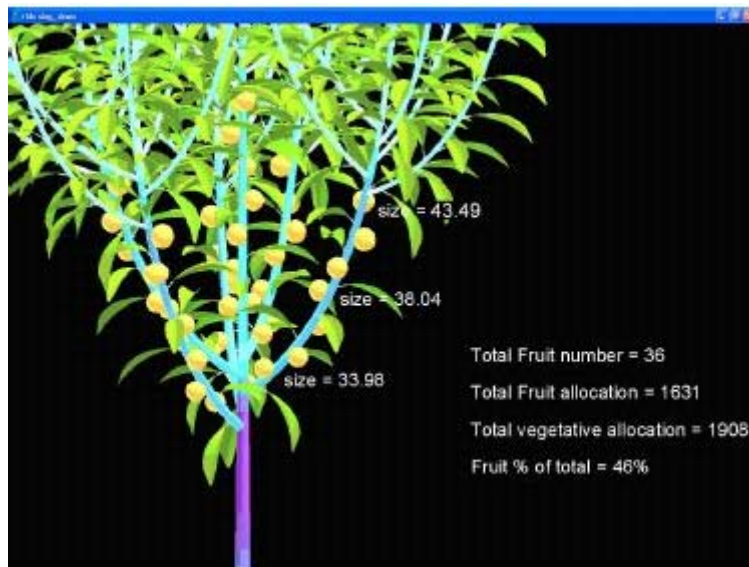

spiraea

Harige modellen

varenscheut

papaver

Figure 7. Photograph (left) and rendered image (right) of wild crocus.

Studie van vruchtzetting

perzik 1

perzik 2