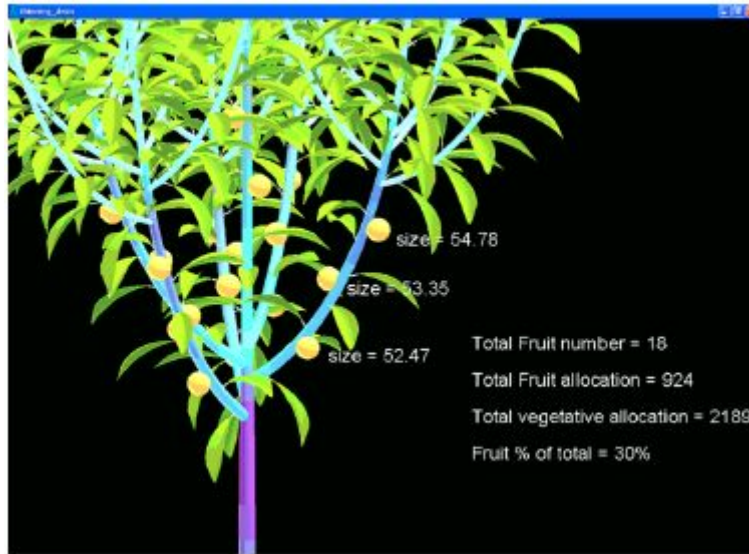

spiraea

Harige modellen

varenscheut

papaver

Figure 7. Photograph (left) and rendered image (right) of wild crocus.

Studie van vruchtzetting

perzik 1

perzik 2